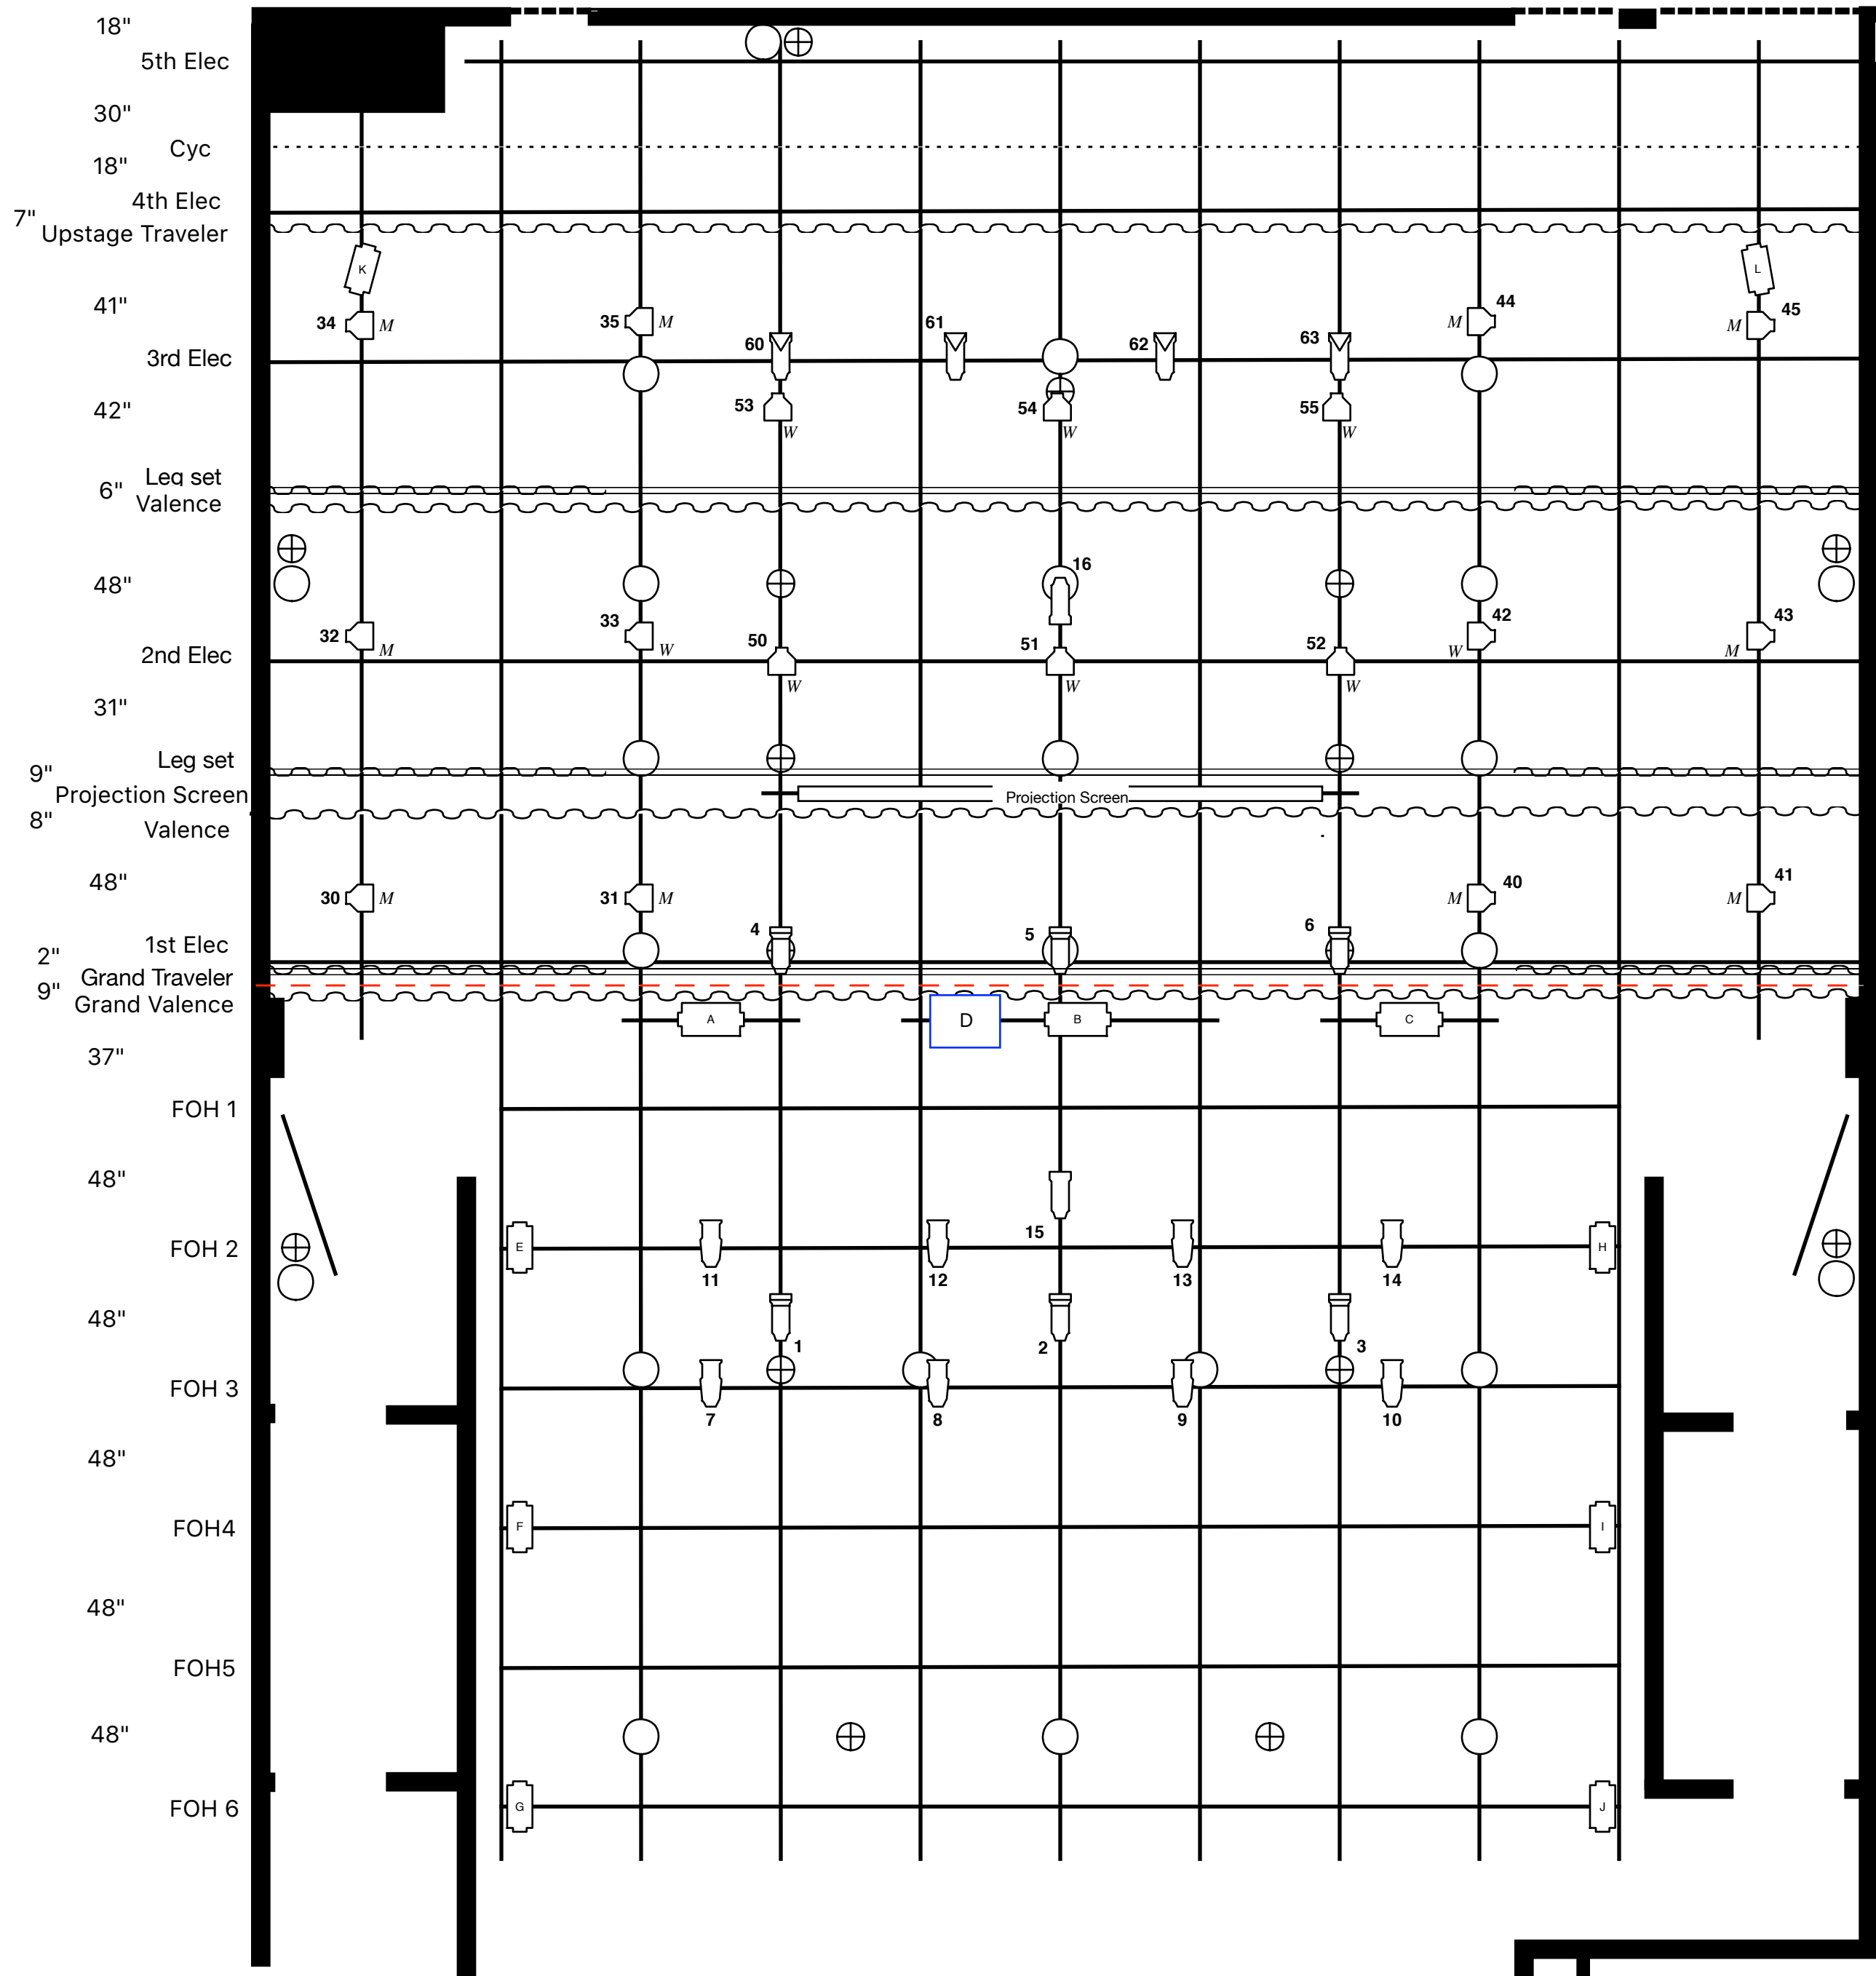

Grace Gamm Theater

Rep Plot Key

	Source4 LED ellipsoidal Lustre+ 36 degree		Curtains
	ColorSource Spot 26 degree		Cyclorama
	ColorSource Spot 36 degree		Traveler Track
	ColorSource PAR (Med/Wide Filter)		DMX Station
	ColorSource w/ Fresnel lenses		Power
	ColorSource w/ CYC lenses		Speaker/Subwoofer

Distance Between Pipes

33" A 48" B 48" C 48" D 48" E 48" F 48" G 48" H 48" I 48" J 48" K 34.5"

NOTES:

- Grid high 18'3" from bottom of pipes
- Valence high 15'6" to bottom of curtain
- Projector distance to projection screen 25'
- Projector distance to CYC 42'
- The stage floor is 45'9" X 26'6" and is 3" above the floor of the front row of seats

INVENTORY:

- 8 - ETC Source4 LED ellipsoidal Lustre+
- 12 - ETC ColorSource Spots
- 6 - ETC ColorSource with Fresnel lenses
- 6 - ETC ColorSource with CYC lenses
- 18 - ETC ColorSource PAR
- 8 - 260 lens tubes
- 16 - 360 lens tubes
- 18 - Wide PAR filter
- 18 - Medium PAR filter